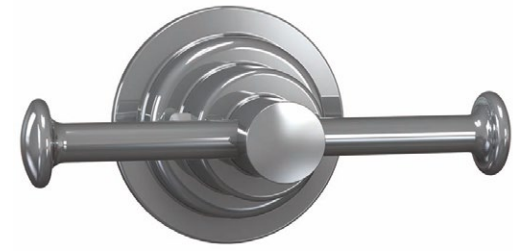

REBATE
R10.00

200mm
250mm
300mm

**URBAN SHOWER
ROSE ROUND**
SS ULTRA

REBATE
R10.00

**EEZIPEEZI
ROBE HOOK** REBATE
R10.00

**EEZIPEEZI
SOAP DISH** REBATE
R10.00

**EEZIPEEZI
HAND
SHOWER
HOLDER**
REBATE
R10.00

**EEZIPEEZI
HAND TOWEL
RING**
REBATE
R10.00